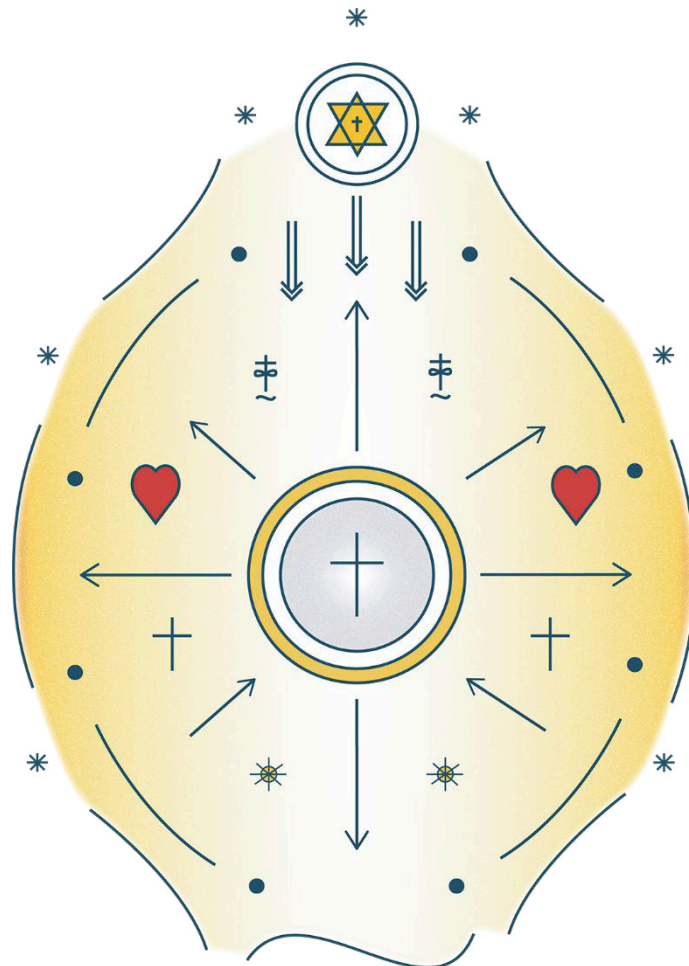

Absolute Protection and Love of the Earth

MELENOS [m ε l ε n o s]

Using this symbol lifts our Earth to such a high frequency that it will receive fast, absolute, and complete protection from every threat, attack or catastrophe arriving from outside, from Outer Space, from the surface of the Earth or from inside it; and it will immediately destroy all of the plans, thoughts, and deeds which threaten our Earth's health. When we use it, our Earth 'bathes' in the Divine Love Energy; this energy gently embraces our Earth with boundless love and draws it into the mantle of complete protection. This Pure Light Energy scours the Earth intensively and strongly from the Earth's Aura all the way down to its Core. All negative patterns, thoughts, attacks, and energy whether they be on Earth, in its airspace, or arriving from another dimension, will be immediately changed into the Love Light Energy.