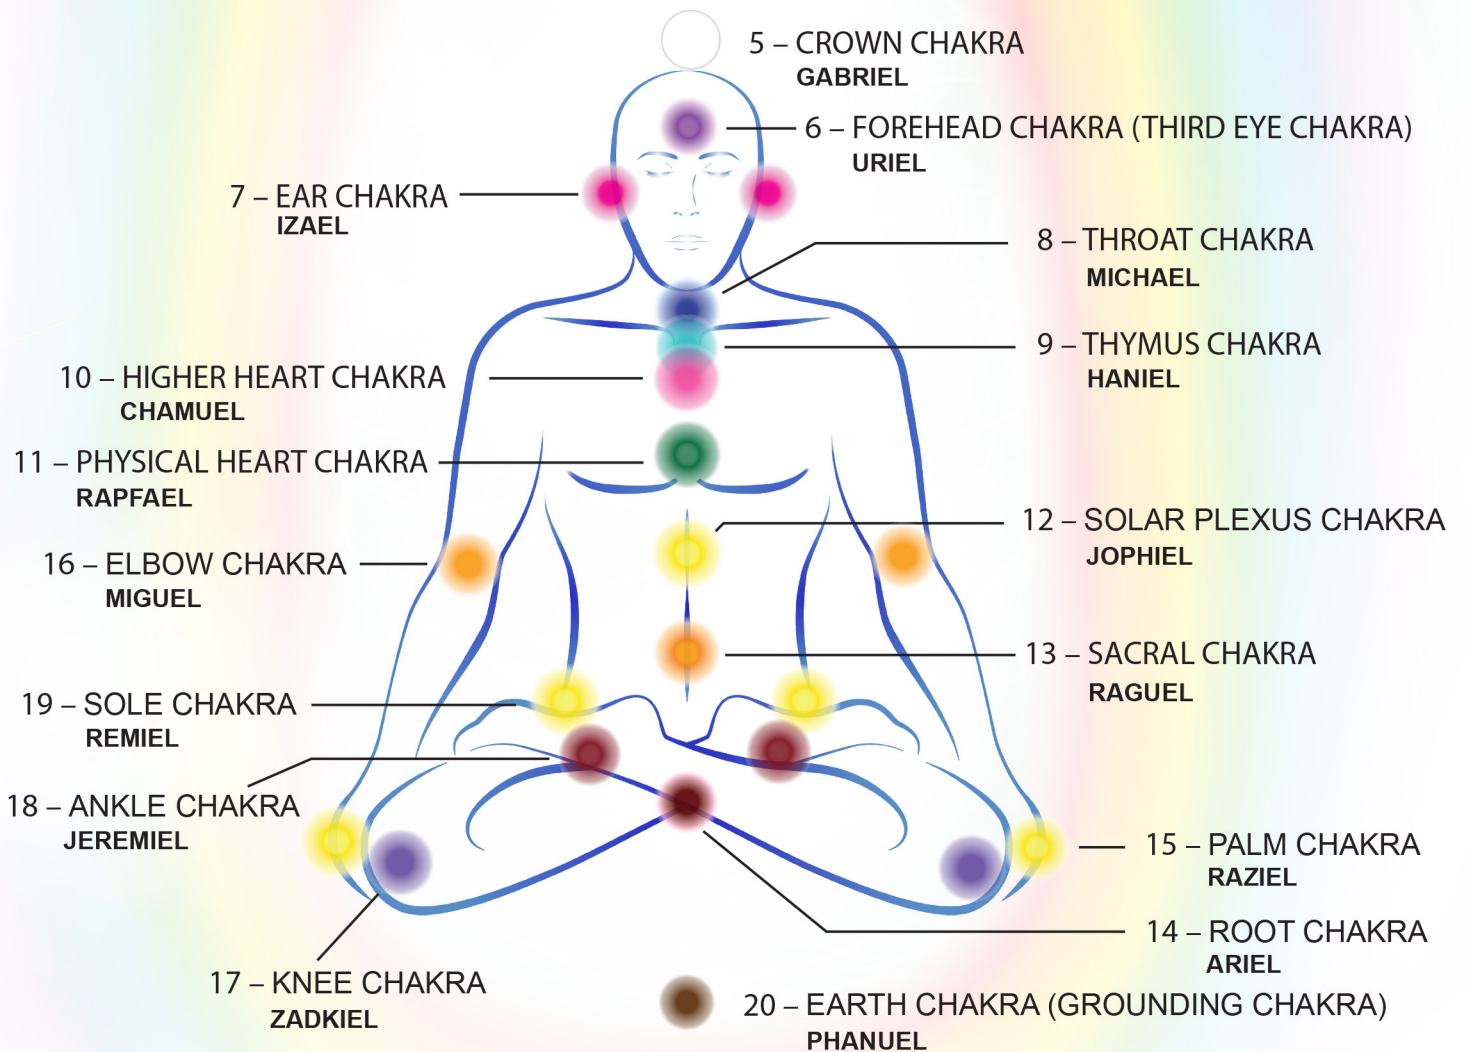

III. CONTACTING CHAKRAS AND AURA – (Visualize, see and feel the process)

1 – DIVINE GATE CHAKRA – ALMIGHTY GOD FATHER

“And now, I wish to contact my Divine Gate Chakra and the Almighty God Father.”

Reminder	Location:	two arms' length above the head
	Colour:	diamond white, dazzling
	Function:	opening the main channel for receiving the Divine Energy

4 – PEARL CHAKRA – ALMIGHTY GOD MOTHER

“And now, I wish to contact my Pearl Chakra and the Almighty God Mother.”

Reminder	Location:	half an arm’s length above the head
	Colour:	whitish silver, pearl colour
	Function:	multi-dimensional messages from higher levels; bringing down energy of higher quality and manifesting it on the physical level; healing; protection; commitment to Self and control of Self